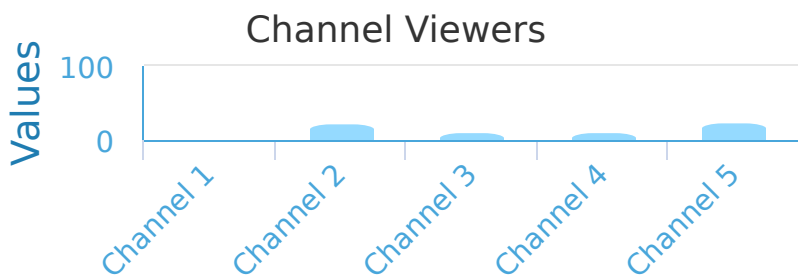

#5

The graph below shows the percentage of a species that was killed off in the last year. Which animal is in the least danger?

- Red Panda
- Narwhal
- Passenger Pigeon
- Snow Leopard
- Polar Bear

Show your work

#6

The bar graph below shows the viewers for each channel on television. Which channel has the least amount of viewers?

- Channel 2
- Channel 4
- Channel 3
- Channel 1
- Channel 5

Show your work

#7

The graph below shows the percentage of a species that was killed off in the last year. Which animal is in the most danger?