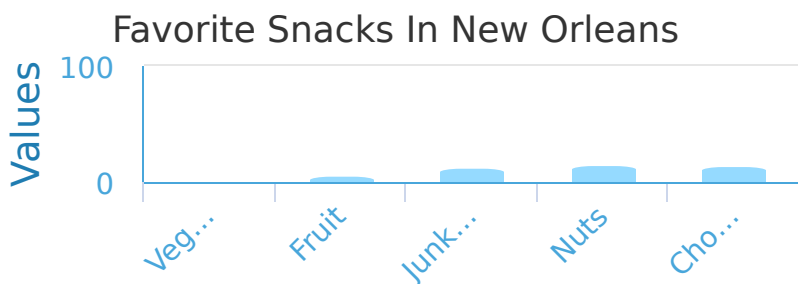

Favorite Snacks In New Orleans

- Junk Food
 Vegetables
 Chocolate
 Fruit
 Nuts

Show your work

#9

The graph below shows the ratings of popular shows. Which show has the highest rating?

Show Ratings

- Train Tots
 Cowboy Boop
 Real Stuff
 Giraffe Adventure
 Tugboat Dreams

Show your work

#10

Use the bar graph below to find out who has scored the most amount of points on the badminton team.

- Abigail Andrew Landon
 Austin Emily

Show your work

#11

The graph below shows the ratings of popular shows. Which show has the highest rating?

- Real Stuff Cowboy Boop Giraffe Adventure
 Tugboat Dreams Train Tots

Show your work

#12

In New Orleans they ran a survey on the favorite type of snack food. Which snack food is most popular?

- Chocolate Fruit Junk Food
 Vegetables Nuts