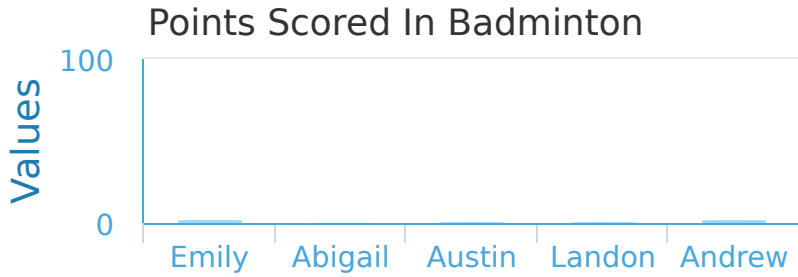

Favorite Snacks In New Orleans

- Junk Food
 Vegetables
 Chocolate
 Fruit
 Nuts

Show your work

#9

The graph below shows the ratings of popular shows. Which show has the highest rating?

Show Ratings

- Train Tots
 Cowboy Boop
 Real Stuff
 Giraffe Adventure
 Tugboat Dreams

Show your work

#10

Use the bar graph below to find out who has scored the most amount of points on the badminton team.

- Abigail Andrew Landon
 Austin Emily

Show your work

#11

The graph below shows the ratings of popular shows. Which show has the highest rating?