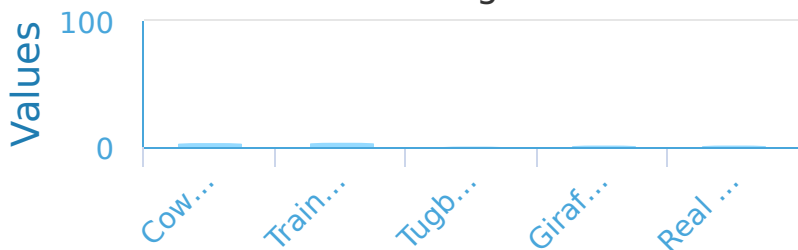

Favorite Snacks In New Orleans

- Junk Food
 Vegetables
 Chocolate
 Fruit
 Nuts

Show your work

#9

The graph below shows the ratings of popular shows. Which show has the highest rating?

Show Ratings

- Train Tots
 Cowboy Boop
 Real Stuff
 Giraffe Adventure
 Tugboat Dreams

Show your work

#10

Use the bar graph below to find out who has scored the most amount of points on the badminton team.

- Abigail Andrew Landon
 Austin Emily

Show your work

#11

The graph below shows the ratings of popular shows. Which show has the highest rating?