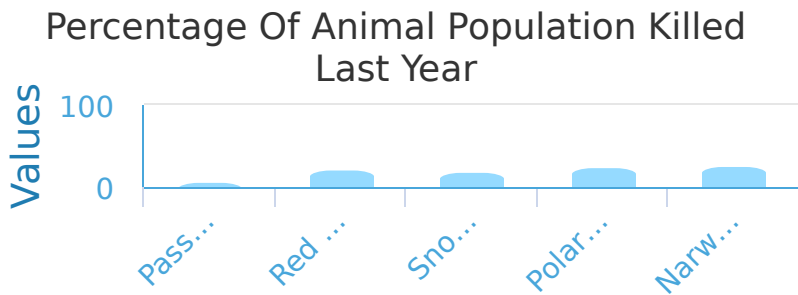

#1

The graph below shows the percentage of children in various neighborhoods around the city. Which neighborhood has the highest percentage of children?

- Bill Creek
 Randys River
 Ramsey Woods
 Rose Canyon
 Terwiggler

Show your work

#2

The graph below shows what percentage of a species that was killed off in the last year. What percentage of the Red Panda population died last year?

%

Show your work

#3

The graph below shows the ratings of popular shows. Which show has the lowest rating?

- Cowboy Boop
 Tugboat Dreams
 Giraffe Adventure
 Train Tots
 Real Stuff

Show your work

#4

The bar graph below shows the viewers for each channel on television. How many viewers does Channel 2 have?

Show your work

#5

The graph below shows the percentage of a species that was killed off in the last year. Which animal is in the least danger?

- Red Panda
- Narwhal
- Passenger Pigeon
- Snow Leopard
- Polar Bear

Show your work