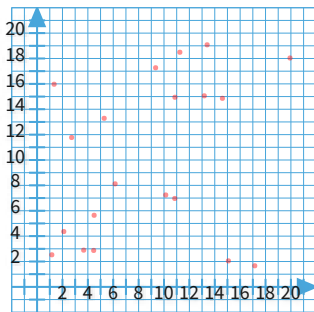

1. ☐ Positive trend
   ☐ Negative trend
   ☐ No trend

Show your work

#9

What trend does this scatter plot show?